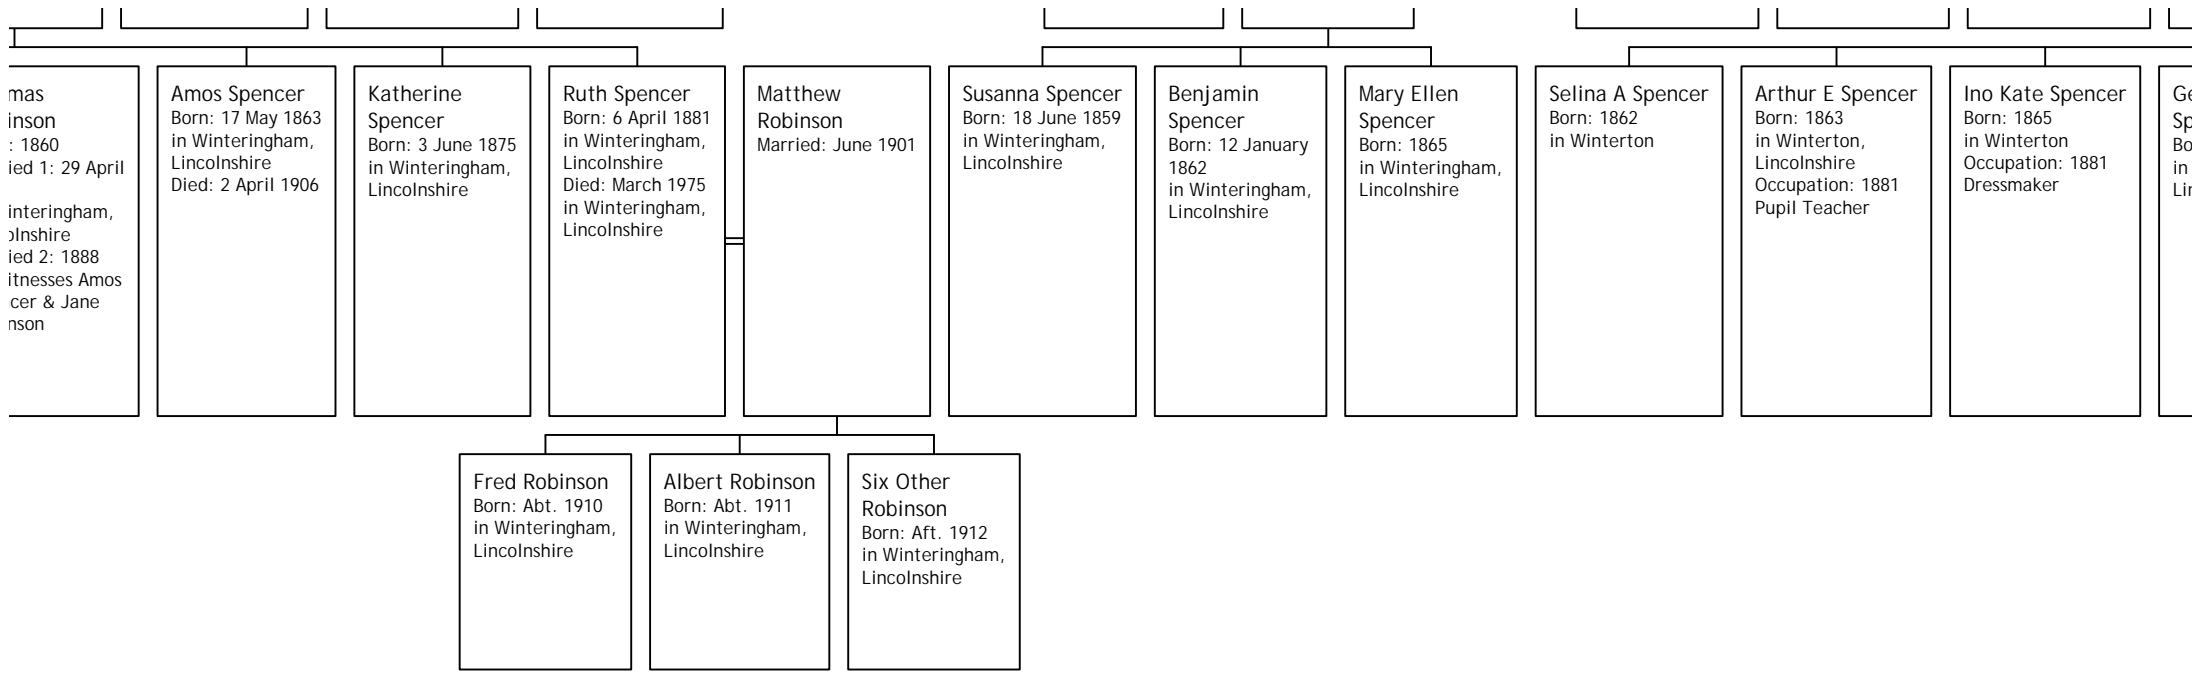

Ann Spencer
Born: 15 June 1829
in Winteringham,
Lincolnshire

George Spencer
Born: 24 March
1831
in Winteringham,
Lincolnshire

Ellen Sewell
Born: Abt. 1831
Married: 4
November 1858
in Winteringham,
Lincolnshire

Hannah Spencer
Born: 8 November
1836
in Winteringham,
Lincolnshire

Charles Woods
Born: 1837
Married: 25 April
1859
in Winteringham,
Lincolnshire

William Spencer
Born: 3 December
1837
in Winteringham,
Lincolnshire

E
S
B
ir
L

Spencer's Children

Gertrude Helena
Spencer
Born: 1868
in Winterton,
Lincolnshire

Alice Mary
Spencer
Born: 1871
in Winterton,
Lincoln

Phineas Edmund
Spencer
Born: 1872
in Winterton,
Lincolnshire

Mary Elizabeth
Wilkinson
Born: 1872
in Accrington,
Lancashire
Married: Bet.
October -
December 1899
in Haslingdon,
[Accrington]
Lancashire

Maida Elizabeth
Spencer
Born: March 1874
in Winterton,
Lincolnshire
Died:
in Burnie,
Tasmania?
Occupation: 1891
Schoolroom
domestic in
household of Wool
Merchant &
Manufacturer